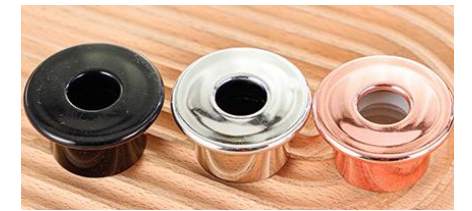

100ml

150ml

100ml

BELL

200ml

400ml

Beauty

CAGE